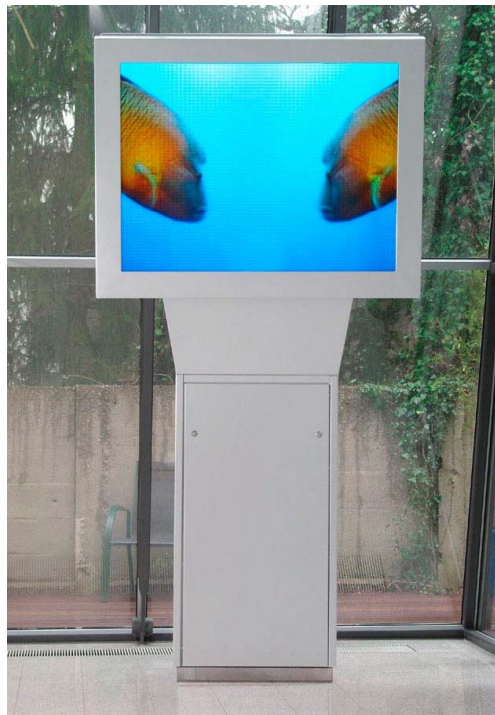

HoloTower 67" – Rear Projection system for in- and outdoor applications

Dear Sir/Madam,

We would like to represent to you the newest HoloPro™ product: The HoloTower is a closed rear projection system offering projections which are very bright and rich in contrast in direct sunlight. With these characteristics the HoloTower is a perfect solution as a presentation and communication medium for outdoor applications.

A 67" HoloPro™ screen is integrated in a compact and closed unit having a height of app. 3 m (app. 10 feet). As the projector is fixedly installed in the tower, no additional settings are necessary. Thanks to the closed construction of the assembly that delivers the dark background, images that are most rich in contrast are possible.

The attached photo shows the new HoloTower with a 67" screen. Please note that the photo shows the actual picture quality and not a photomontage! Outdoor projection applications are possible with just 3.000 ANSI-Lumen.

HoloTower 67" rear projection system for "in- and outdoor" - applications